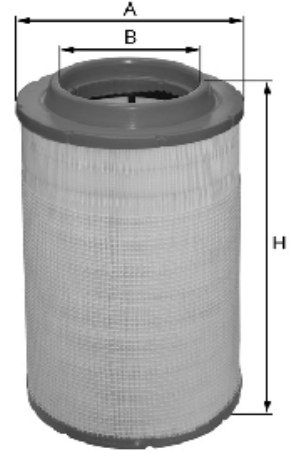

## DR 5203 R

TİP - TYPE : Hava Filtresi- Air Filter  
YAYIN TARİHİ : Mart.2014, March.2014  
DIŞ FİLTRE - PRIMARY FILTER :  
İÇ FİLTRE - SECONDARY FILTER :

### ÖLÇÜLER- DIMENSIONS

	mm	in
A	282 mm	11,102 in
B	202 mm	7,953 in
C	mm	in
D	mm	in
E	mm	in
F	mm	in
H	564 mm	22,205 in
I	mm	in
G		
J		
BY-PASS 1		
BY-PASS 2		
KLAPE - ANTI-DRAIN		
AÇIKLAMA - REMAKS		